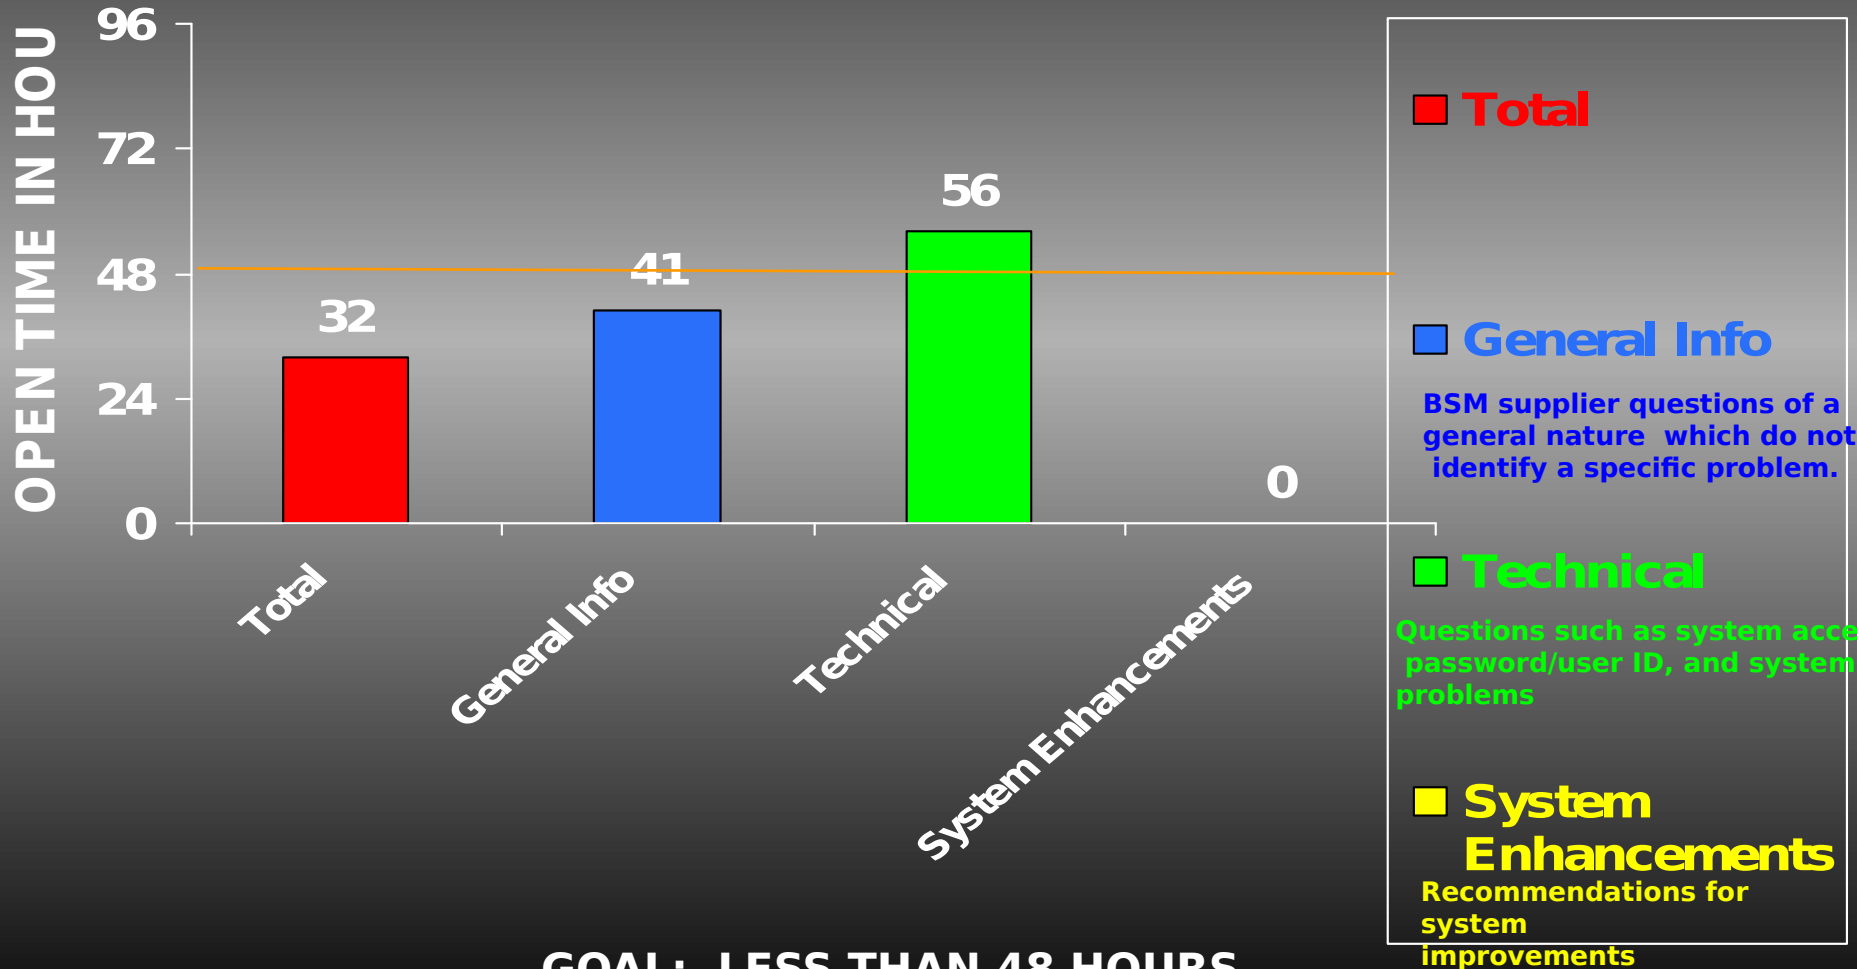

SRweb RELATED CONTACTS

As of 13 MAR 03

SRweb RELATED CONTACTS

WEEK OF 07-13 MAR 03

SRweb ISSUES

Average Resolution Time
WEEK OF 07-13 MAR 03

GOAL: LESS THAN 48 HOURS

SRweb ISSUES

Average Resolution Time (Trend)

GOAL: LESS THAN 48 HOURS